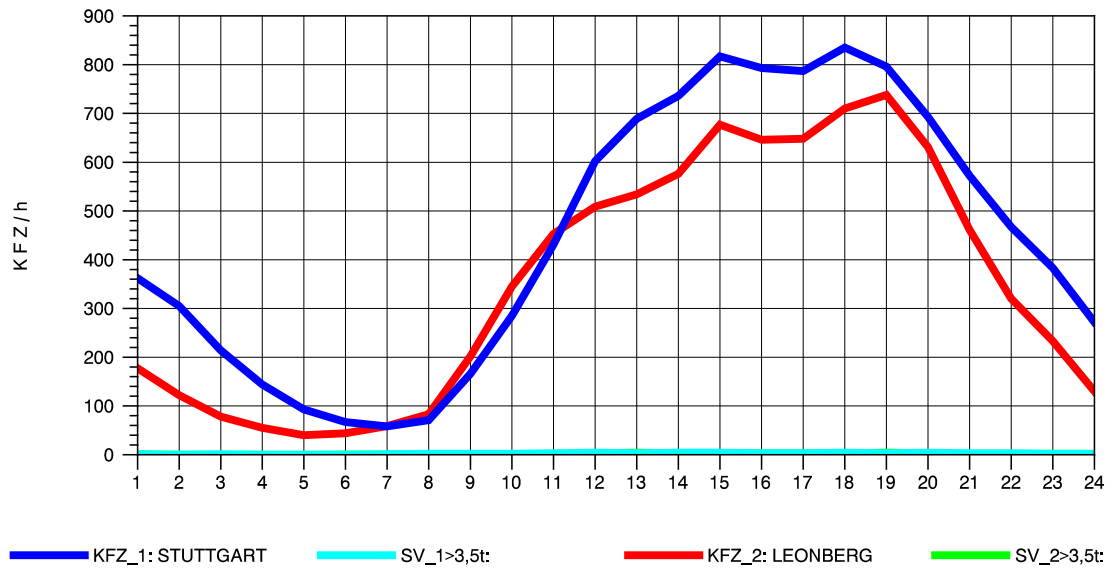

GRAFIK: B A S, AACHEN

AUTOMATISCHE DAUERZAEHLSTELLE	STRASSE		ZUGEORDNETER ABSCHNITT	
	STRKL	-NR	VON	BIS
A 5 EPPELHEIM	A	3	LANDESGRENZE BAYERN/BW	AS WERTHEIM/LENGFURT
A 5 EPPELHEIM	A	3	AS WERTHEIM/LENGFURT	LANDESGRENZE BW/BY
A 5 EPPELHEIM	A	5	LANDESGRENZE (HE/BW)	AS HEMSBACH
A 5 EPPELHEIM	A	5	AS HEMSBACH	AK WEINHEIM (A5/A659)
A 5 EPPELHEIM	A	5	AK WEINHEIM (A5/A659)	AS HIRSCHBERG
A 5 EPPELHEIM	A	5	AS HIRSCHBERG	AS LADENBURG
A 5 EPPELHEIM	A	5	AS LADENBURG	AS HEIDELBERG/DOSSENHEIM
A 5 EPPELHEIM	A	5	AS HEIDELBERG/DOSSENHEIM	AK HEIDELBERG (A5/A656)
A 5 EPPELHEIM	A	5	AK HEIDELBERG (A5/A656)	AS HEIDELB./SCHWETZINGEN
A 5 EPPELHEIM	A	5	AS HEIDELB./SCHWETZINGEN	AS WALLDORF/WIESLOCH
A 5 EPPELHEIM	A	5	AS WALLDORF/WIESLOCH	AK WALLDORF (A5/A6)
A 5 ST. LEON	A	5	AK WALLDORF (A5/A6)	AS KRONAU
A 5 ST. LEON	A	5	AS KRONAU	TR BRUCHSAL
A 5 ST. LEON	A	5	TR BRUCHSAL	AS BRUCHSAL (B 35)
A 5 ST. LEON	A	5	AS BRUCHSAL (B 35)	AS KARLSRUHE-DURLACH
A 5 KARLSRUHE	A	5	AS KARLSRUHE-DURLACH	AS KARLSRUHE-MITTE
A 5 KARLSRUHE	A	5	AS KARLSRUHE-MITTE	AD KARLSRUHE (A 8)
A 5 ACHERN	A	5	AD KARLSRUHE (A 8)	AS ETTLINGEN
A 5 ACHERN	A	5	AS ETTLINGEN	AS KARLSRUHE-SUED
A 5 ACHERN	A	5	AS KARLSRUHE-SUED	AS RASTATT
A 5 ACHERN	A	5	AS RASTATT	TR BADEN-BADEN
A 5 ACHERN	A	5	TR BADEN-BADEN	AS BADEN-BADEN
A 5 ACHERN	A	5	AS BADEN-BADEN	AS BUEHL
A 5 ACHERN	A	5	AS BUEHL	AS ACHERN
A 5 ACHERN	A	5	AS ACHERN	AS APPENWEIER
A 5 ACHERN	A	5	AS APPENWEIER	AS OFFENBURG
A 5 ACHERN	A	5	AS OFFENBURG	AS LAHR
A 5 NIMBURG	A	5	AS LAHR	AS ETTENHEIM
A 5 NIMBURG	A	5	AS ETTENHEIM	AS HERBOLZHEIM
A 5 NIMBURG	A	5	AS HERBOLZHEIM	AS RIEGEL
A 5 NIMBURG	A	5	AS RIEGEL	AS TENINGEN
A 5 NIMBURG	A	5	AS TENINGEN	AS FREIBURG-NORD (B 294)
A 5 NIMBURG	A	5	AS FREIBURG-NORD (B 294)	AS FREIBURG-MITTE
A 5 T+R BREISGAU	A	5	AS FREIBURG-MITTE	AS FREIBURG-SUED
A 5 T+R BREISGAU	A	5	AS FREIBURG-SUED	AS BAD KROZINGEN
A 5 T+R BREISGAU	A	5	T+R BREISGAU	
A 5 T+R BREISGAU	A	5	AS BAD KROZINGEN	AS MUELLHEIM/NEUENBURG
A 5 T+R BREISGAU	A	5	AS MUELLHEIM/NEUENBURG	AD NEUENBURG (A5/LYON)
A 5 NEUENBURG	A	5	AD NEUENBURG (A5/LYON)	BUNDESGRENZE F
A 5 KLEINKEMS	A	5	AD NEUENBURG (A 5/LYON)	AS EFRINGEN-KIRCHEN
A 5 KLEINKEMS	A	5	AS EFRINGEN-KIRCHEN	AD WEIL AM RHEIN (A 98)
A 5 WEIL AM RHEIN	A	5	AD WEIL AM RHEIN (A 98)	AS WEIL AM RH./HUENG,
A 5 WEIL AM RHEIN	A	5	AS WEIL AM RH./HUENG,	GRENZUEBERG, WEIL AM RH,
A 5 WEIL AM RHEIN	A	5	GRENZUEBERG, WEIL AM RH,	BUNDESGRENZE CH