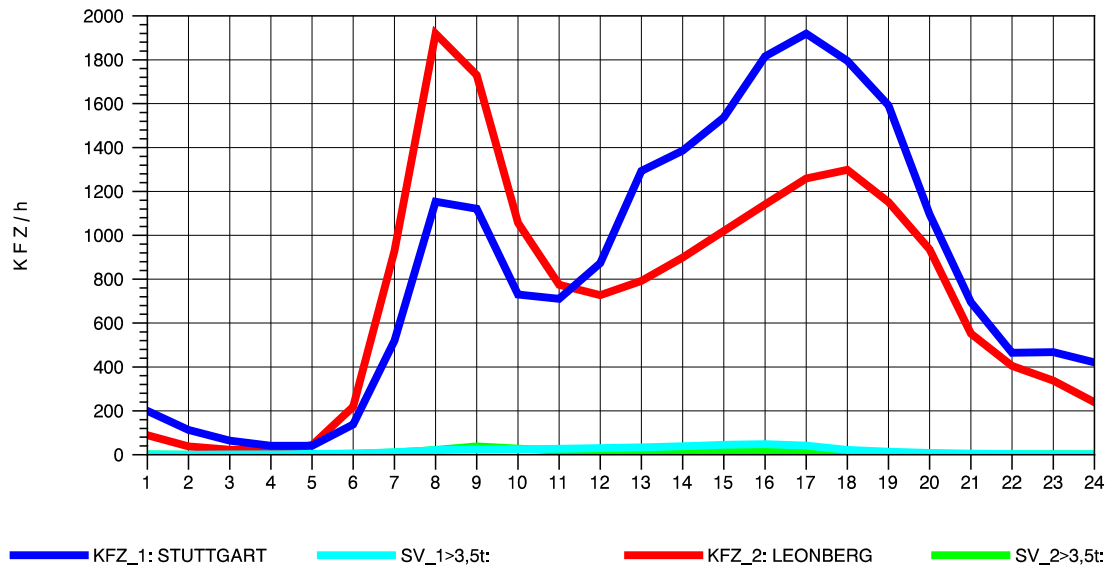

STRASSENVERKEHRSZÄHLUNGEN IN BADEN-WÜRTTEMBERG
SOLITUDE 72201203 L 1180
Freitag, 14. Oktober 2011