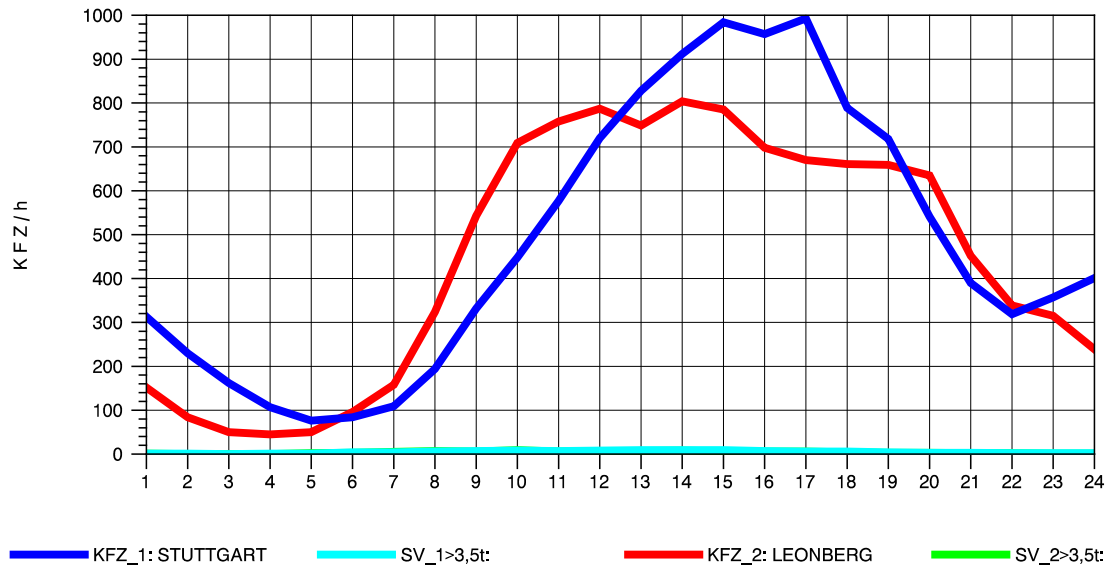

STRASSENVERKEHRSZÄHLUNGEN IN BADEN-WÜRTTEMBERG
SOLITUDE 72201203 L 1180
Samstag, 15. Oktober 2011